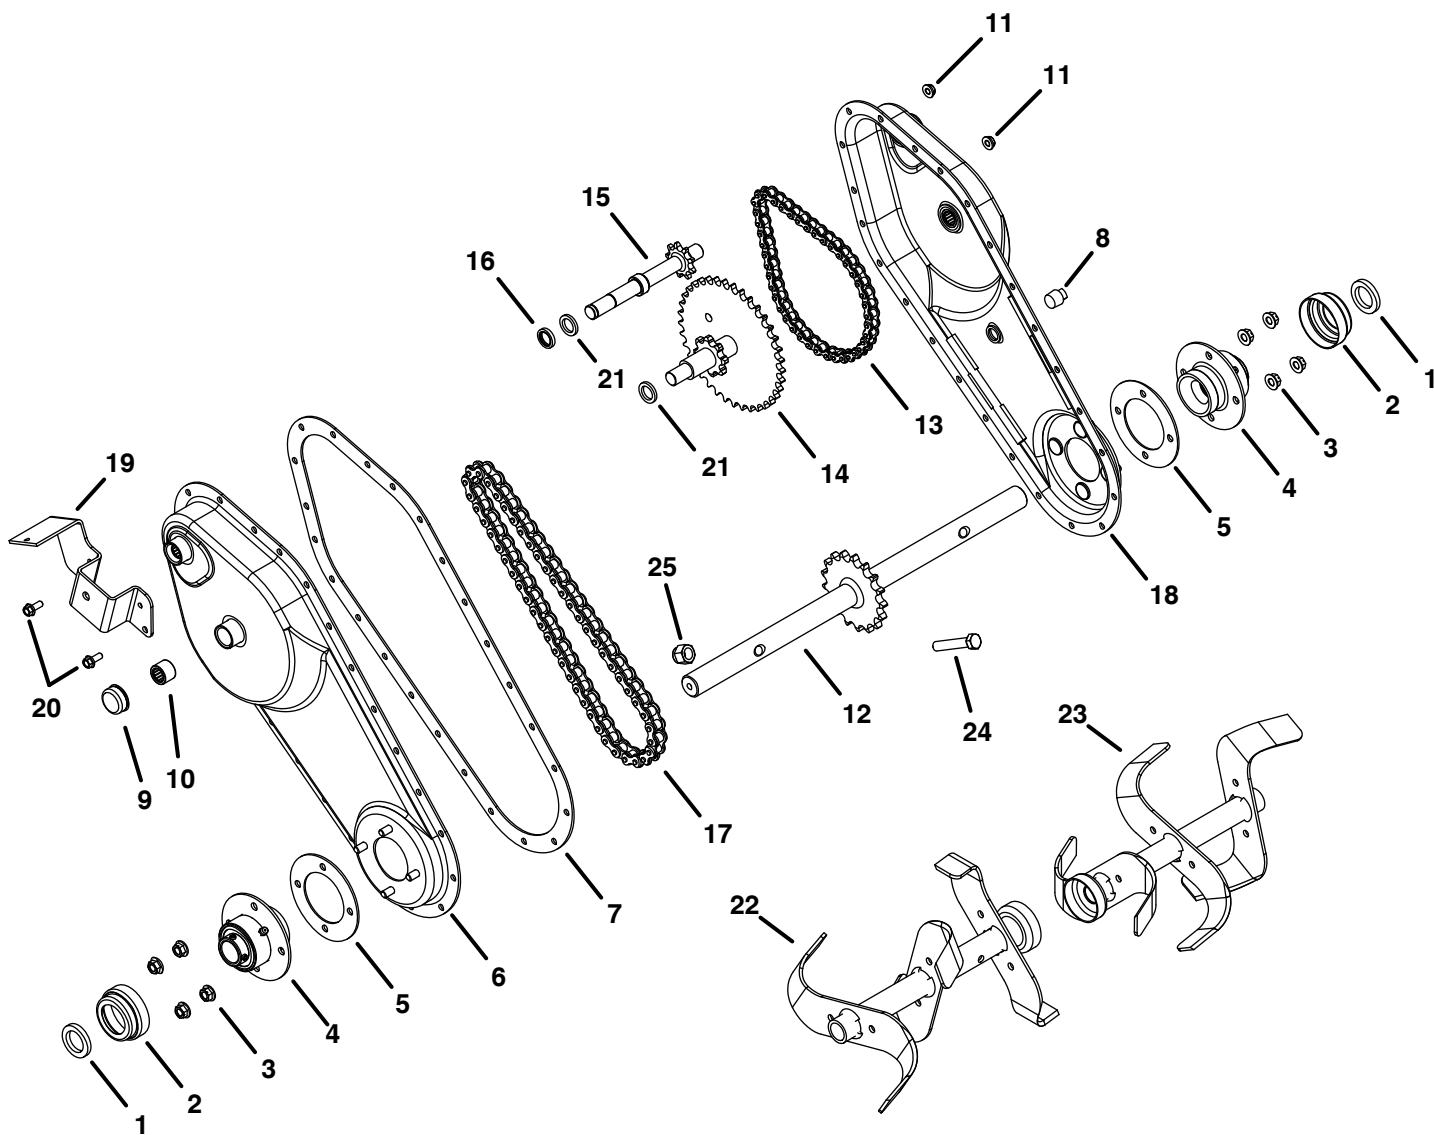

# REPAIR PARTS FOR MODEL 45-03085, 45-03086 UNIVERSAL TOW BEHIND TILLER

REF.	PART NO.	QTY.	DESCRIPTION	REF.	PART NO.	QTY.	DESCRIPTION
1	HA20125	2	Felt Washer	14	66270	1	Idler Shaft Assembly
2	26707	2	Cap	15	66271	1	Input Shaft Assembly
3	49983	8	Flanged Lock Nut, 5/16-18	16	HA20145	1	Seal
4	66641	2	Flange and Bearing Assembly	17	42087	1	Roller Chain (Long)
5	HA20122	2	Flange Gasket	18	66722	1	Drive Housing (RH)
6	66721	1	Drive Housing (LH)	19	HA20134	1	Belt Guard and Idler Bracket
7	HA20136	1	Drive Gasket	20	40560	19	Washer Head Bolt, 1/4-20 x 5/8"
8	HA20130	1	Oil Plug	21	HA20129	4	Thrust Washer
9	HA20138	3	Bearing Cap (incl. with #6, #18)	22	66225	1	Tine Assembly (LH)
10	HA20137	4	Roller Bearing (incl. with #6, #18)	23	66224	1	Tine Assembly (RH)
11	47598	19	Washer Faced Lock Nut, 1/4-20	24	43054	4	Bolt, 3/8-16 x 2" (2 spare)
12	66269	1	Tine Shaft and Sprocket Assembly	25	HA21362	4	Nut, Hex Nylock 3/8-16 (2 spare)
13	42088	1	Roller Chain (Short)				